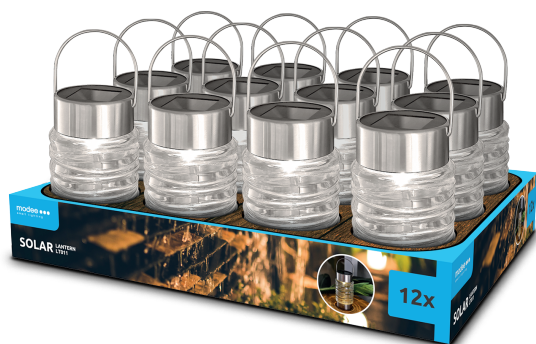

Product name	Modee Lighting LED Solar Lantern LT011
Valid from	2024.04.22.

6 MONTH
GUARANTEE

Order it online! www.smokingacc.hu
Email us: info@smokingacc.hu

PRODUCT DETAILS

Color Mode	Single Color
Material	Stainless steel + Glass
Shape	Lantern
Wattage reference	-
Lumen Output	-
Dimmable	No
Battery replaceable	Yes
Power source	Powered by the Sun
Battery included	1x 1,2V Ni-MH Rechargeable 200mAh AAA battery
Modes	On/Off
Wire	Not required
Included	-
Dimensions	D8.5x16cm
Worktime	6-8h
Lifetime	60.000h
IP	IP44

PACKAGING DETAILS

Packaging type	color display
Quantity/packaging	12 pcs
Size/packaging	415x315x60mm
Quantity/carton	1 display (12pcs)
Size/carton	425x325x180mm

PRODUCT IDENTIFYING

2800-3200K
ML-LT011
EAN (product): 5999574562531
EAN (carton): 5999574562548